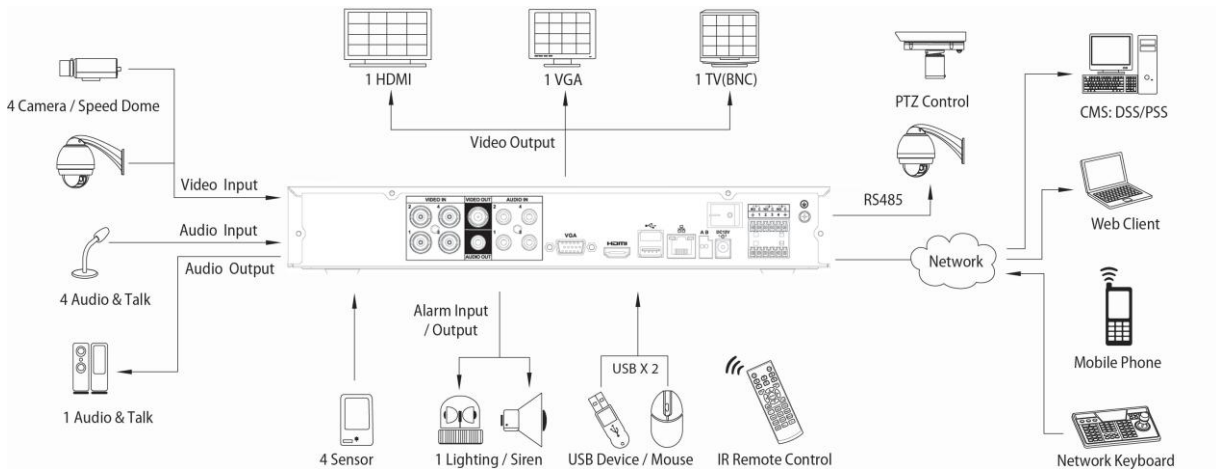

DVR5104/5108/5116HE

System Connection

DVR5104HE System Connection