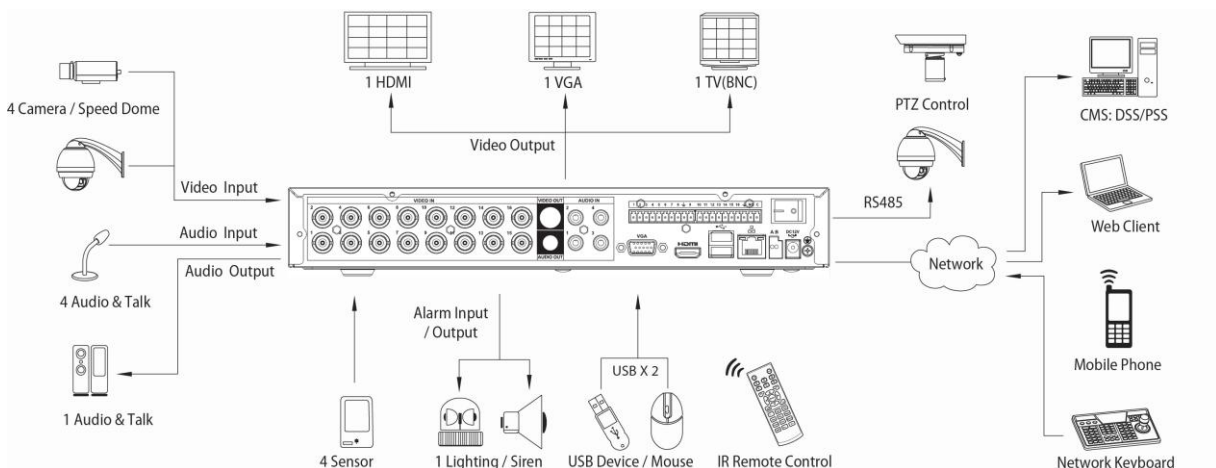

DVR5116HE System Connection

Dahua Technology Co., Ltd.

1187 BinAn Road, Binjiang District, Hangzhou, China

Tel: +86-571-87688883

Fax: +86-571-87688815

Email: overseas@dahuatech.com

www.dahuatech.com

*Design and specifications are subject to change without notice.

© 2012 Dahua Technology Co., Ltd.